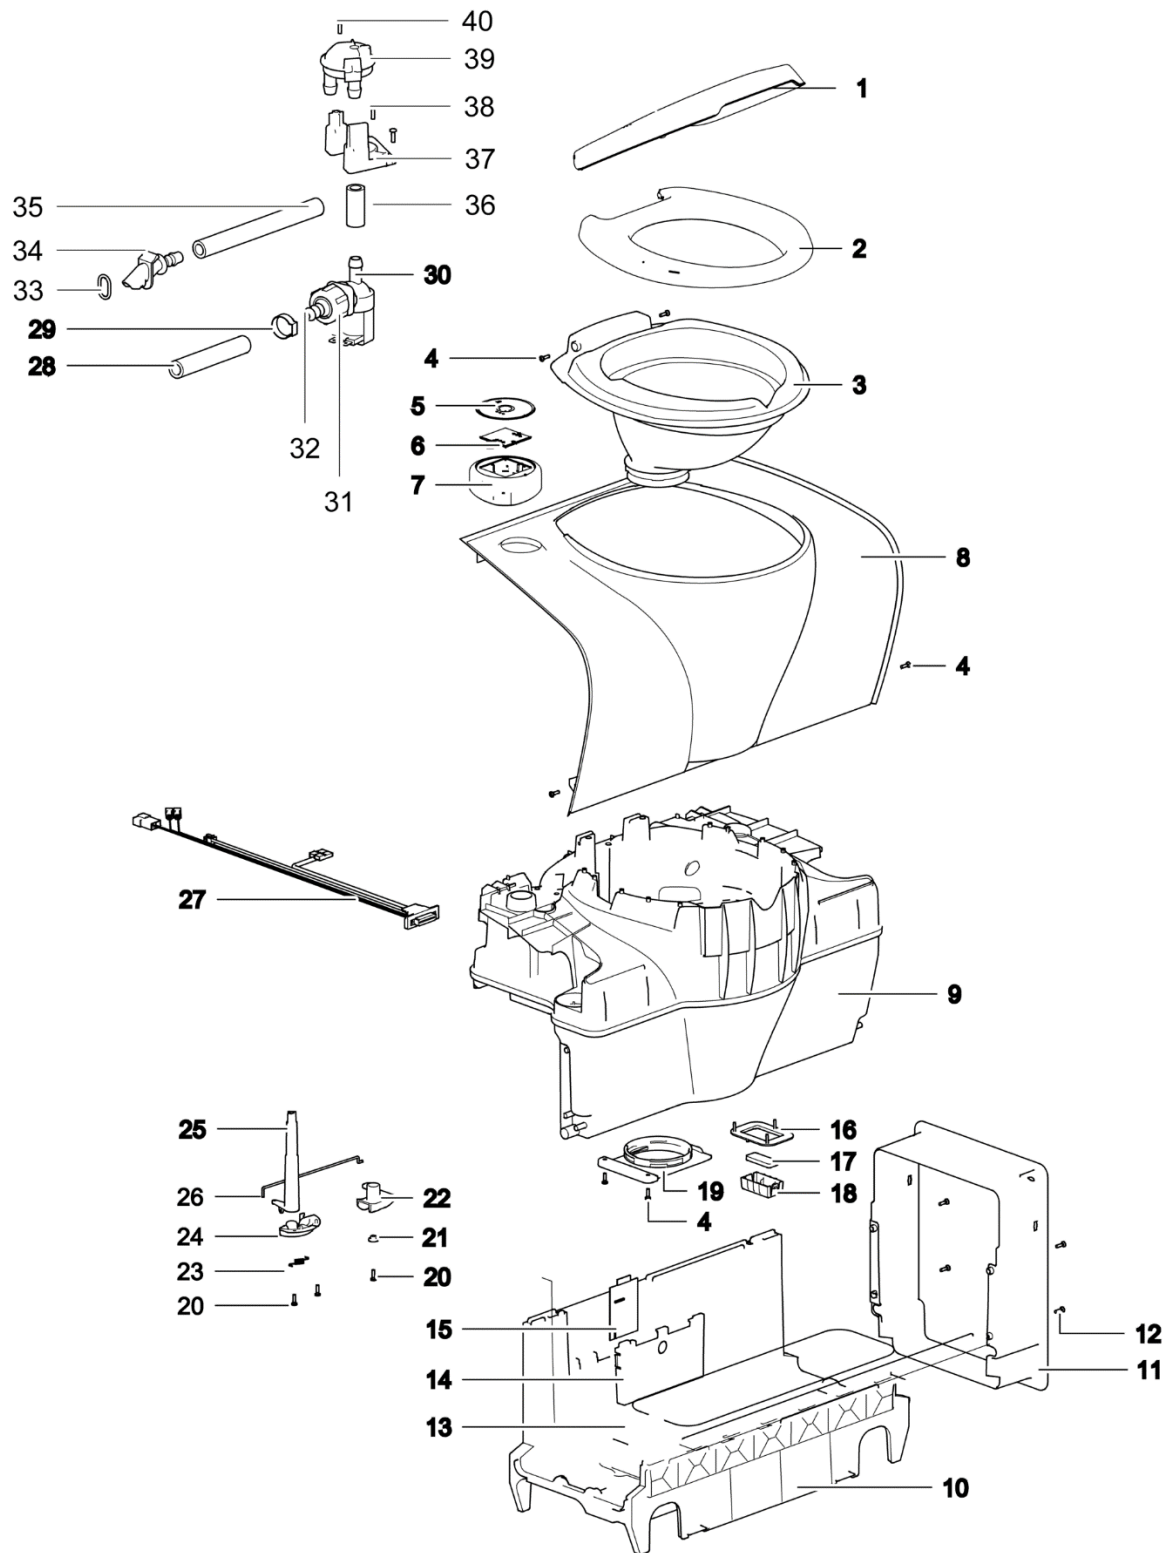

LE756\_C502C-X\_1114-V03

		Spare part number	Spare part number	Spare part number	Colours available
1	Cover		90713		62, 127
2	Seat				
3	Bowl		90727		62, 127
4	Screw				
5	Sticker control knob		90725	90724	62, 127
6	Control PCB		<i>C-model</i>	<i>X-model</i>	
7	Control knob		<i>(before 90701)</i>	<i>(before 90709)</i>	
8	Cosmetic cover straight Cosmetic cover curved				
9	Water level sensor ( <i>X-model only</i> )	90702			
10	Bench welded				
11	Cap waterfill funnel	16848			16
12	Waterfill funnel		90710	90719	
13	O-ring		<i>waterfill funnel</i>	<i>waterfill funnel</i>	
14	Waterfill elbow		<i>150mm</i>	<i>180mm</i>	
15	O-ring				
16	Tube PVC				
17	Drain connector				
18	Sight tube				
19	Clip sight tube	90711	90703		
20	Drain tube				
21	Tunnel				
22	Screw				
23	Base				
24	Pocket cover				
25	Housing PCB				
26	Main PCB	90704 <i>C-model</i>	90712 <i>X-model</i>		
27	Retaining plate				
28	Magnet				
29	Magnet basket				
30	Flange lock				
31	Bushing				
32	Saddle		51802		
33	Spring				
34	Bracket				
35	Shaft				
36	Link				
37	Drain plug				
38	O-ring				
39	Blind plug water fill				
40	Pump	90714			
41	Water supply tube				
42	Nozzle		90705		127
43	O-ring				
44	Wiring harness	90720 <i>C-model</i>	90721 <i>X-model</i>		
45	Bayonet	90726			62