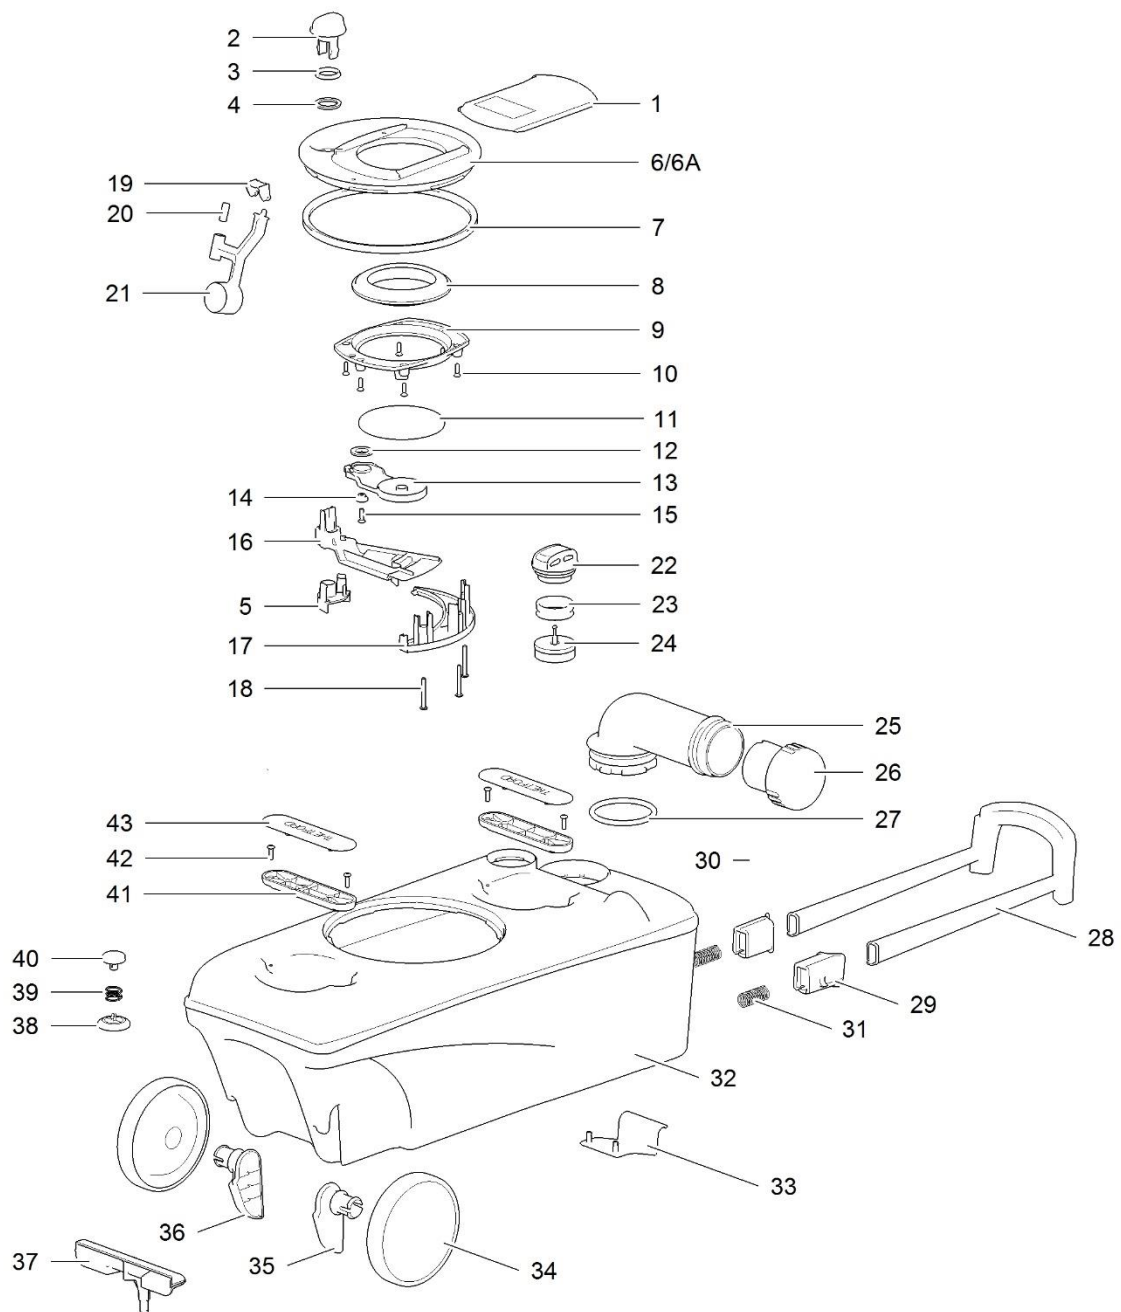

LE758_C500-WHT_1114-V02

		Spare part number	Spare part number	Spare part number	Colours available		
1	Sliding cover	32301			06		
2	Blade opener	32300	32331 <i>mechanism right</i>	32332 <i>mechanism left</i>	16		
3	Washer						
4	Seal parker						
5	Mechanism retainer						
6	Holding tank plate Left hand version					32302	06
6A	Holding tank plate Right hand version	32328			06		
7	Seal mechanism	50724					
8	Lip seal	23721					
9	Seal plate						
10	Screw					06	
11	Blade	50731					
12	Bearing						
13	Blade arm						
14	Bushing						
15	Screw						
16	Blade driver						
17	Support track						
18	Screw						
19	Retainer	90706					
20	Magnet						
21	Float arm						
22	Upper automatic vent	23722			06		
23	Seal						
24	Foam						
25	Pour out spout		32306		06		
26	Measuring cup	25810			16		
27	O-ring						
28	Pull handle		51805		16		
29	Pull handle bushing right						
30	Pull handle bushing left						
31	Spring						
32	Waste-holding tank complete		90707 <i>right hand version</i>	90708 <i>left hand version</i>	06		
33	Tank lock clip	51801			16		
34	Wheel		32308		06		
35	Wheel bearing right						
36	Wheel bearing left						
37	Wheel bracket						
38	Vent seal		32307		16		
39	Spring						
40	Vent button